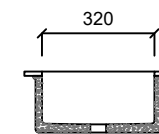

BLOCK X
1100 x 350 x 118 (+12)

BLOCK XIII *
400 x 300 x 118 (+12)

BLOCK V
500 x 300 x 118 (+12)

BLOCK XIV *
800 x 250 x 118 (+12)

OVAL BASINS

OVAL I
400 x 260 x 118 (+12)

OVAL II
490 x 320 x 143 (+12)

OVAL III
600 x 400 x 173 (+12)

ROUND BASINS

ROUND I
300 x 118 (+12)

ROUND II
380 x 138 (+12)

KEHTO BASIN

KEHTO
485 x 320 x 138 (+12)
INTEGRATED
510x320x150 mm

SOFT BLOCK

basins can be integrated in or mounted on a top

SOFT BLOCK I
400 x 300 x 130 (+12)

SOFT BLOCK II
500 x 300 x 130 (+12)

VIISTE WASH BASINS

VIISTE I
520 x 360 x 130
TASO 600x550

VIISTE II
1120 x 360 x 130

VIISTE III
1720 x 360 x 130

VIISTE IV
2320 x 360 x 130

WASH BASINS FOR ACCESSIBLE TOILETS

EST100 TOP 1000x560x36 mm
BASIN 510x300x100 mm

EST200 TOP 880x600x100 mm
BASIN 500x300x80 mm