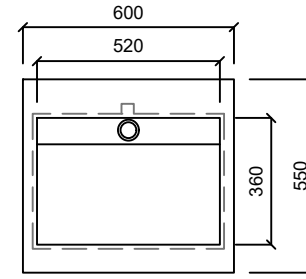

BLOCK X
1100 x 350 x 118 (+12)

BLOCK XIII *
400 x 300 x 118 (+12)

BLOCK V
500 x 300 x 118 (+12)

BLOCK XIV *
800 x 250 x 118 (+12)

OVAL BASINS

OVAL I
400 x 260 x 118 (+12)

OVAL II
490 x 320 x 143 (+12)

OVAL III
600 x 400 x 173 (+12)

ROUND BASINS

ROUND I
300 x 118 (+12)

ROUND II
380 x 138 (+12)

KEHTO BASIN

KEHTO
485 x 320 x 138 (+12)
INTEGRATED
510x320x150 mm

SOFT BLOCK

basins can be integrated in or mounted on a top

SOFT BLOCK I
400 x 300 x 130 (+12)

SOFT BLOCK II
500 x 300 x 130 (+12)

VIISTE WASH BASINS

VIISTE I
520 x 360 x 130
TASO 600x550

VIISTE II
1120 x 360 x 130

VIISTE III
1720 x 360 x 130

VIISTE IV
2320 x 360 x 130

WASH BASINS FOR ACCESSIBLE TOILETS

EST100 TOP 1000x560x36 mm
BASIN 510x300x100 mm

EST200 TOP 880x600x100 mm
BASIN 500x300x80 mm